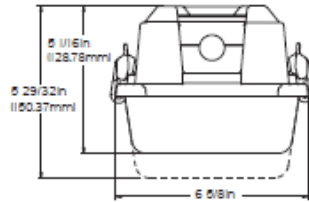

**SENTRY ARS
SENTRY ARD**