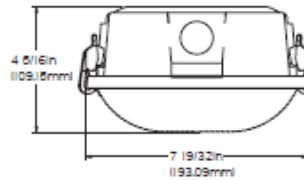

Lens options:

TMW TARS

REPLACEMENT DIFFUSERS

2ARS15	2' Acrylic / DR / Shallow / Crepe
4TARSMI	4' Tapered Acrylic Medium Linear Prismatic
8TARSMI	8' Tapered Acrylic Medium Linear Prismatic
TMW4D15	4' Shallow High Impact Acrylic/DR Clear Crepe Diffuser
TMW8DD15	8' Deep High Impact Acrylic/DR Clear Crepe Diffuser
TSDW4D15	4' TSW Enclosure replacement Lens

VAPOR TIGHT ENCLOSURES

TMWS240	4' Shallow Housing, High Impact Acrylic/DR Diffuser, Latches and End Plugs			
TMWS296	8' Deep Housing, High Impact Acrylic/DR Diffuser, Latches and End Plugs			
DIMENSIONS	A	B	C	D
TMWS240	7-5/8"	4-3/4"	2-13/16"	49-59/64"
TMWS296	7-5/8"	5-5/8"	2-13/16"	97-15/16"

ACCESSORIES

	LCW	Celcon Latch
	FEPW	White End Plug 7/8" Dia
	DC-2	Fitting Assembly for 1/2" Rigid conduit
	BRKTT22PK	Mounting Bracket (2) for Sentry Enclosure
	BRKTS22PK	Mounting Bracket (2) for TMW Enclosure