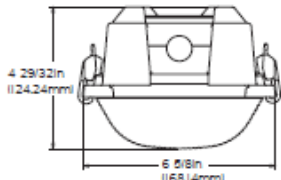

Lens options:

SENTRY TARS