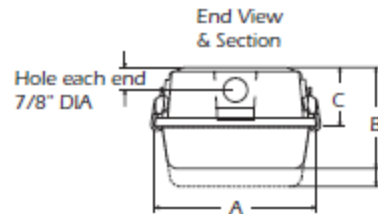

### Lens options:

**SENTRY TARS**

**SENTRY ARS  
SENTRY ARD**

**TMW TARS**

**TMW 4D  
TMW 4DD**

**Side View**

**End View  
& Section**

### VAPOR TIGHT ENCLOSURES

<b>TMWS240</b>	4' Shallow Housing, High Impact Acrylic/DR Diffuser, Latches and End Plugs			
<b>TMWS296</b>	8' Deep Housing, High Impact Acrylic/DR Diffuser, Latches and End Plugs			
<b>DIMENSIONS</b>	<b>A</b>	<b>B</b>	<b>C</b>	<b>D</b>
<b>TMWS240</b>	7-5/8"	4-3/4"	2-13/16"	49-59/64"
<b>TMWS296</b>	7-5/8"	5-5/8"	2-13/16"	97-15/16"