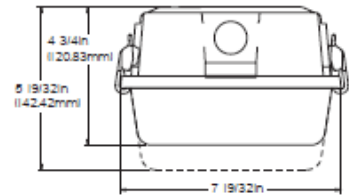

**TMW 4D
TMW 4DD**

REPLACEMENT DIFFUSERS

2ARS15	2' Acrylic / DR / Shallow / Crepe
4TARSMI	4' Tapered Acrylic Medium Linear Prismatic
8TARSMI	8' Tapered Acrylic Medium Linear Prismatic
TMW4D15	4' Shallow High Impact Acrylic/DR Clear Crepe Diffuser
TMW8DD15	8' Deep High Impact Acrylic/DR Clear Crepe Diffuser
TSDW4D15	4' TSW Enclosure replacement Lens