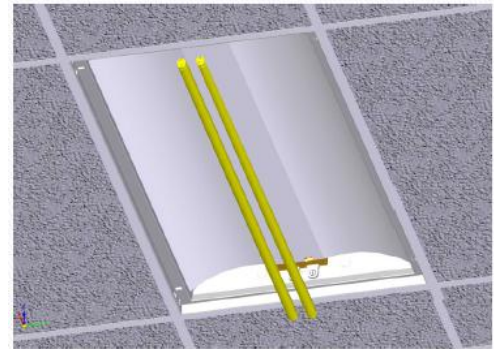

“UA” Universal Adapter Bracket System
RDIAC Optic and Wiring Kit Installation Instructions

Install lamps