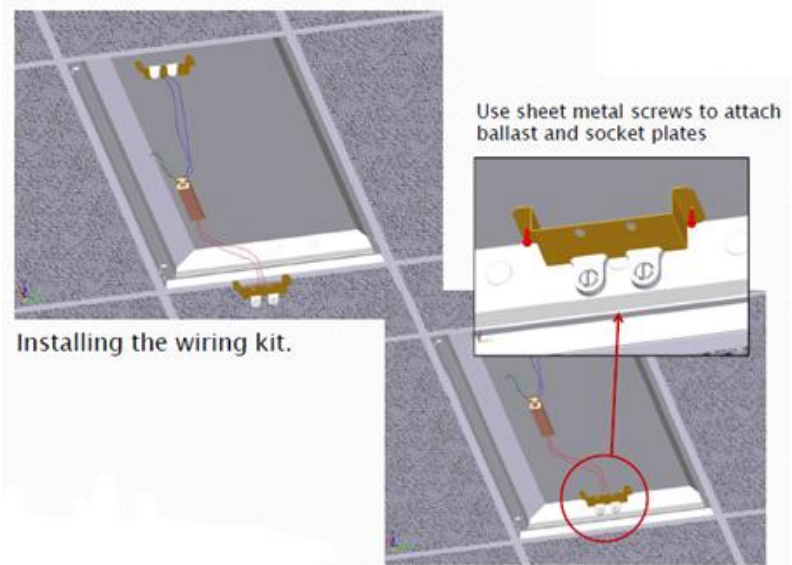

GENERAL DESCRIPTION

Recessed Direct/Indirect retrofit kit provides the look and feel of a deep RDI luminaire. The contoured panels of the unit are high transmission acrylic that provide a low-brightness glow, with the majority of the light controlled through the center.

Luminaire Type: Fits most standard lay-in lensed or parabolic housings 2'x2' and 2'x4'.

Lamps: 1, 2 or 3 lamp T8 or T5 fluorescent wiring kits available.

ITEM	Description
UARDIAC22HT-BB	2X2 RDI Universal Adapter Kit - Black (-WB=White)
UARDIAC24HT-BB	2X4 RDI Universal Adapter Kit - Black (-WB=White)

“UA” Universal Adapter Bracket System
RDIAC Optic and Wiring Kit Installation Instructions

Install lamps

Hinge the shielding into the UA Bracket

Secure shielding with the latch