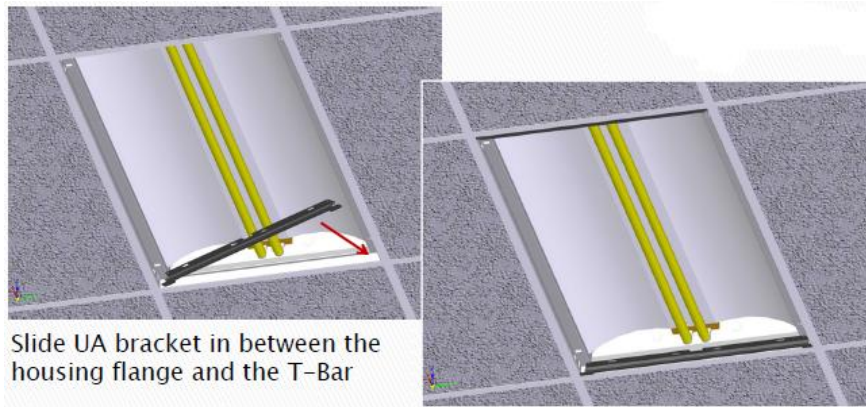

GENERAL DESCRIPTION

Recessed Direct/Indirect retrofit kit provides the look and feel of a deep RDI luminaire. The contoured panels of the unit are high transmission acrylic that provide a low-brightness glow, with the majority of the light controlled through the center.

Diffuser Surround: (2) sloping high transmission acrylic diffuser panels manage contrast and generate soft, even higher angle luminance.

Reflector: Multi-radii reflectance white reflector distributes light through both optical elements.

Luminaire Type: Fits most standard lay-in lensed or parabolic housings 2'x2' and 2'x4'.

Lamps: 1, 2 or 3 lamp T8 or T5 fluorescent wiring kits available.

ITEM	Description
UARDIAC22HT-BB	2X2 RDI Universal Adapter Kit - Black (-WB=White)
UARDIAC24HT-BB	2X4 RDI Universal Adapter Kit - Black (-WB=White)

“UA” Universal Adapter Bracket System
RDIAC Optic and Wiring Kit Installation Instructions

Install lamps

Hinge the shielding into the UA Bracket

Secure shielding with the latch