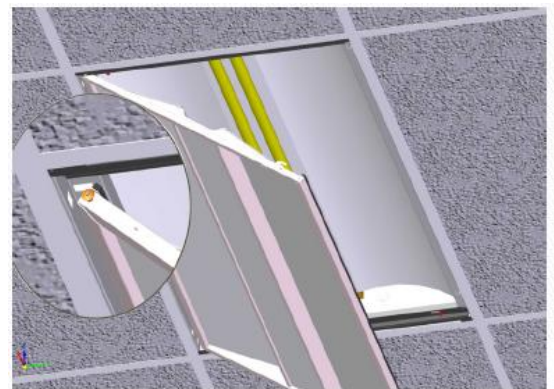

Install lamps

Hinge the shielding into the UA Bracket