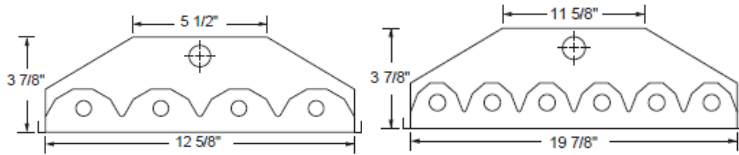

End View 4-Lamp

End View 6-Lamp

FIXTURE	Description
HB4-432	High Bay, 4ft, 4 Lamp, T8 32w universal ballast
HB4-454	High Bay, 4ft, 4 Lamp, T5 54w universal ballast
HB4-632	High Bay, 4ft, 6 Lamp, T8 32w universal ballast
HB4-654	High Bay, 4ft, 6 Lamp, T5 54w universal ballast

Optional Wireguard

WG-4LHB	Wireguard, 4 Lamp, High Bay
WG-6LHB	Wireguard, 6 Lamp, High Bay